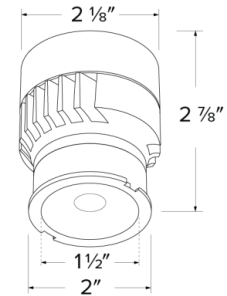

Specifications

Wattage	10.5W
Lumens	830 lm
Voltage	120V
Color Temp.	3500K
Dimmable	Triac/ELV
Lamp Type	LED
Beam Angle	38°
CRI	95
Wet Location	cUL Listed w/Wet Location Trim
Damp Location	cUL Listed

Dimensions