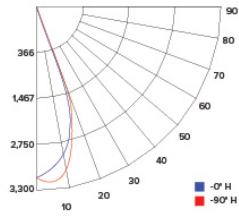

PHOTOMETRIC REPORT

Product #: ELK1135
Wattage / Lumens: 11.8W / 1210 lm
Luminaire LPW: 102.5 lm/W