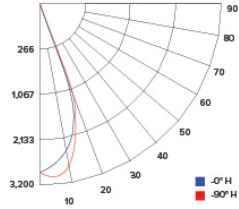

PHOTOMETRIC REPORT

Product #: ELK1130
Wattage / Lumens: 11.8W / 1162.5 lm
Luminaire LPW: 98.5 lm/W