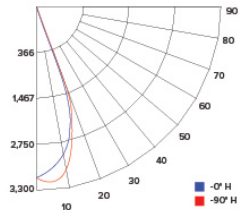

PHOTOMETRIC REPORT

Product #: ELK1135
Wattage / Lumens: 11.8W / 1210 lm
Luminaire LPW: 102.5 lm/W