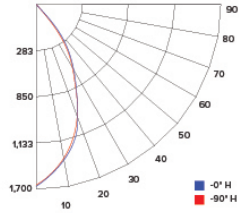

PHOTOMETRIC REPORT

Product #: ELK1127
Wattage / Lumens: 12.5W / 1086.2 lm
Luminaire LPW: 86.9 lm/W