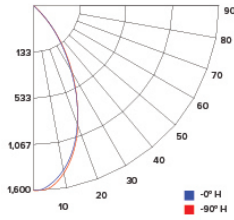

Photometric Report

Koto™ LED Module

PHOTOMETRIC REPORT

Product #: ELK1330
Wattage / Lumens: 11.8W / 1312.2 lm
Luminaire LPW: 111.2 lm/W

CANDLE POWER SUMMARY

Degress Vertical	0°
0	1575
5	1497
15	1224
25	824
35	377
45	142
55	35
65	9
75	2
85	1
90	0

ILLUMINANCE AT A DISTANCE

Distance to Target Plane	Center Beam Footcandles	Beam Diameter
4'	98.4	4.0'
6'	43.8	6.0'
8'	24.6	8.0'
10'	15.8	10.0'

ZONAL LUMEN SUMMARY

Zone	Lumens	%Luminaire
0-30°	879.8	67.1
0-40°	1,140.2	86.9
0-60°	1,298.7	99
0-90°	1,311.4	100