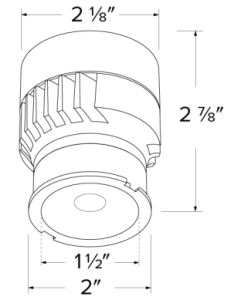

Specifications

Wattage	10.5W
Lumens	800 lm
Voltage	120V
Color Temp.	3000K
Dimmable	Triac/ELV
Lamp Type	LED
Beam Angle	90°
CRI	95
Wet Location	cUL Listed w/Wet Location Trim
Damp Location	cUL Listed

Dimensions