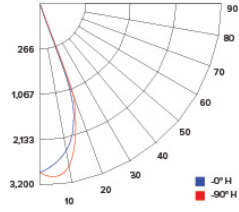

PHOTOMETRIC REPORT

Product #: ELK1130
Wattage / Lumens: 11.8W / 1162.5 lm
Luminaire LPW: 98.5 lm/W