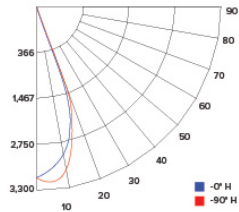

PHOTOMETRIC REPORT

Product #: ELK1135
Wattage / Lumens: 11.8W / 1210 lm
Luminaire LPW: 102.5 lm/W