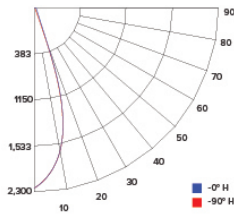

PHOTOMETRIC REPORT

Product #: ELK0735
Wattage / Lumens: 10W / 947.4 lm
Luminaire LPW: 95 lm/W