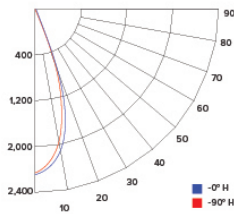

PHOTOMETRIC REPORT

Product #: ELK0935
Wattage / Lumens: 10W / 990.8 lm
Luminaire LPW: 99 lm/W