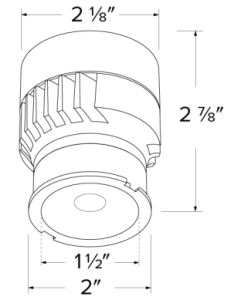

Specifications

Wattage	10.5W
Lumens	770 lm
Voltage	120V
Color Temp.	2700K
Dimmable	Triac/ELV
Lamp Type	LED
Beam Angle	90°
CRI	95
Wet Location	cUL Listed w/Wet Location Trim
Damp Location	cUL Listed

Dimensions