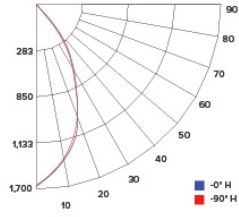

PHOTOMETRIC REPORT

Product #: ELK1127
Wattage / Lumens: 12.5W / 1086.2 lm
Luminaire LPW: 86.9 lm/W