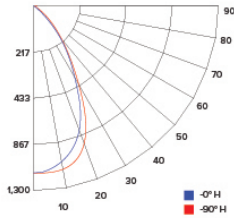

CANDLE POWER SUMMARY

Degress Vertical	0°
0	1186
5	1188
15	1004
25	536
35	254
45	93
55	27
65	12
75	6
85	3
90	1

ILLUMINANCE AT A DISTANCE

Distance to Target Plane	Center Beam Footcandles	Beam Diameter
4'	74.1	3.2'
6'	32.9	4.8'
8'	18.5	6.4'
10'	11.9	8.0'