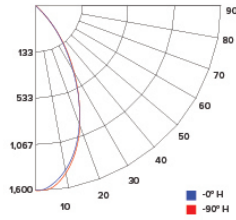

Photometric Report

Koto™ LED Module

PHOTOMETRIC REPORT

Product #: ELK1330
Wattage / Lumens: 11.8W / 1312.2 lm
Luminaire LPW: 111.2 lm/W

CANDLE POWER SUMMARY

Degress Vertical	0°
0	1575
5	1497
15	1224
25	824
35	377
45	142
55	35
65	9
75	2
85	1
90	0

ILLUMINANCE AT A DISTANCE

Distance to Target Plane	Center Beam Footcandles	Beam Diameter
4'	98.4	4.0'
6'	43.8	6.0'
8'	24.6	8.0'
10'	15.8	10.0'

ZONAL LUMEN SUMMARY

Zone	Lumens	%Luminaire
0-30°	879.8	67.1
0-40°	1,140.2	86.9
0-60°	1,298.7	99
0-90°	1,311.4	100