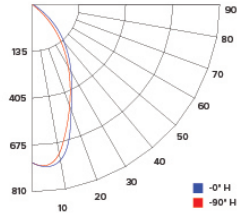

CANDLE POWER SUMMARY

Degree Vertical	0°
0	731
5	751
15	640
25	337
35	175
45	79
55	23
65	10
75	4
85	1
90	0

ILLUMINANCE AT A DISTANCE

Distance to Target Plane	Center Beam Footcandles	Beam Diameter
4'	45.7	3.1'
6'	20.3	4.7'
8'	11.4	6.2'
10'	7.31	7.8'