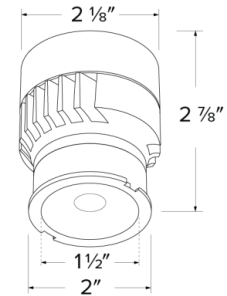

Specifications

Wattage	10.5W
Lumens	730 lm
Voltage	120V
Color Temp.	2400K
Dimmable	Triac/ELV
Lamp Type	LED
Beam Angle	60°
CRI	95
Wet Location	cUL Listed w/Wet Location Trim
Damp Location	cUL Listed

Dimensions