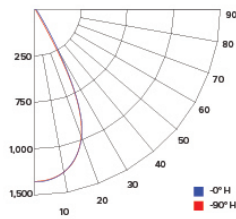

PHOTOMETRIC REPORT

Product #: ELK0930
Wattage / Lumens: 10W / 972 lm
Luminaire LPW: 97 lm/W