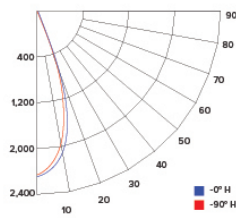

PHOTOMETRIC REPORT

Product #: ELK0935
Wattage / Lumens: 10W / 990.8 lm
Luminaire LPW: 99 lm/W