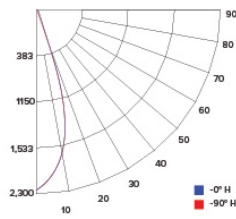

PHOTOMETRIC REPORT

Product #: ELK0735
Wattage / Lumens: 10W / 947.4 lm
Luminaire LPW: 95 lm/W