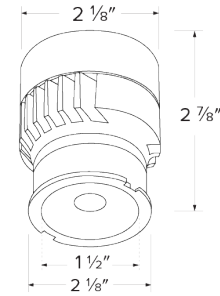

Specifications

Wattage	10.5W
Lumens	730 lm
Voltage	120V
Color Temp.	2400K
Dimmable	Triac/ELV
Lamp Type	LED
Beam Angle	18°
CRI	95
Wet Location	cUL Listed w/Wet Location Trim
Damp Location	cUL Listed

Dimensions