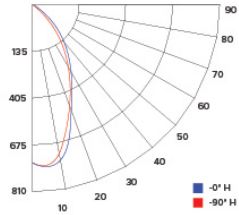

Photometric Report

Koto™ LED Module

PHOTOMETRIC REPORT

Product #: ELK09SD
Wattage / Lumens: 10.9W / 605.1 lm
Luminaire LPW: 55.5 lm/W