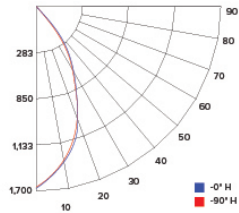

PHOTOMETRIC REPORT

Product #: ELK1127
Wattage / Lumens: 12.5W / 1086.2 lm
Luminaire LPW: 86.9 lm/W