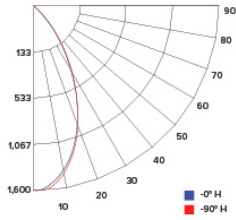

CANDLE POWER SUMMARY

Degress Vertical	0°
0	1575
5	1497
15	1224
25	824
35	377
45	142
55	35
65	9
75	2
85	1
90	0

ILLUMINANCE AT A DISTANCE

Distance to Target Plane	Center Beam Footcandles	Beam Diameter
4'	98.4	4.0'
6'	43.8	6.0'
8'	24.6	8.0'
10'	15.8	10.0'