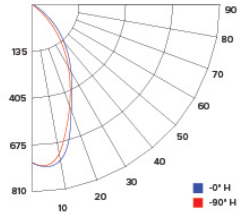

Photometric Report

Koto™ LED Module

PHOTOMETRIC REPORT

Product #: ELK09SD
Wattage / Lumens: 10.9W / 605.1 lm
Luminaire LPW: 55.5 lm/W