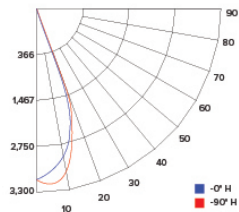

PHOTOMETRIC REPORT

Product #: ELK1135
Wattage / Lumens: 11.8W / 1210 lm
Luminaire LPW: 102.5 lm/W