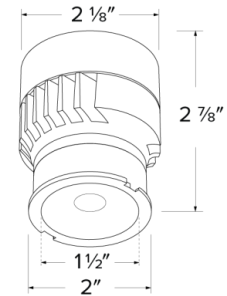

Specifications

Wattage	10.5W
Lumens	730 lm
Voltage	120V
Color Temp.	2400K
Dimmable	Triac/ELV
Lamp Type	LED
Beam Angle	25°
CRI	95
Wet Location	cUL Listed w/Wet Location Trim
Damp Location	cUL Listed

Dimensions