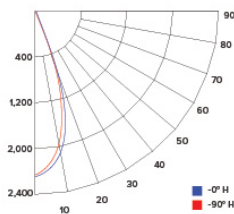

PHOTOMETRIC REPORT

Product #: ELK0935
Wattage / Lumens: 10W / 990.8 lm
Luminaire LPW: 99 lm/W