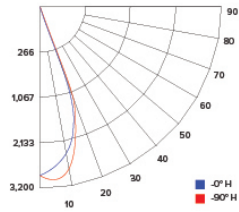

PHOTOMETRIC REPORT

Product #: ELK1130
Wattage / Lumens: 11.8W / 1162.5 lm
Luminaire LPW: 98.5 lm/W