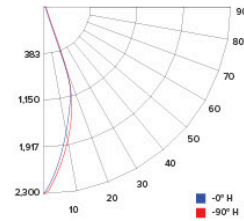

PHOTOMETRIC REPORT

Product #: ELK10CT5 @3000K
Wattage / Lumens: 12W / 1013.2 lm
Luminaire LPW: 84.4 lm/W