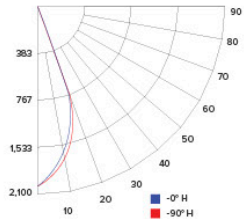

PHOTOMETRIC REPORT

Product #: ELK10CT5 @2700K
Wattage / Lumens: 12.6W / 908.8 lm
Luminaire LPW: 72 lm/W