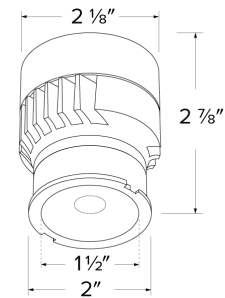

Dimensions

Product Number

Item	Lamp type	Lumens	CCT	Watts	Voltage	Dimming	Beam Angle
ELK10CT5-S	LED	1000 lm	2700K, 3000K, 3500K, 4000K, 5000K	12.5W	120V	Triac/ELV	18°

Technical Details

Optics: Frosted polycarbonate module lens diffuses light evenly throughout while reducing glare with LED technology.