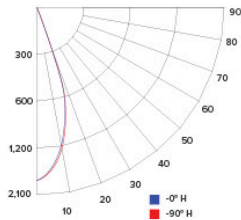

PHOTOMETRIC REPORT

Product #: ELK08CT5 @3500K
Wattage / Lumens: 10.19W / 902.5 lm
Luminaire LPW: 88.5 lm/W