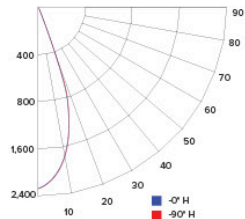

PHOTOMETRIC REPORT

Product #: ELK10CT5 @5000K
Wattage / Lumens: 12.3W / 1032.7 lm
Luminaire LPW: 83.9 lm/W