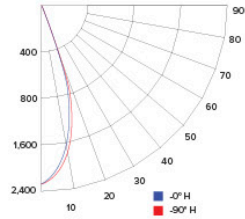

CANDLE POWER SUMMARY

Degree Vertical	0°
0	2331
5	2126
15	1257
25	390
35	89
45	37
55	20
65	11
75	6
85	5
90	5

ILLUMINANCE AT A DISTANCE

Distance to Target Plane	Center Beam Footcandles	Beam Diameter
4'	145.6	2.6'
6'	64.7	3.9'
8'	36.4	5.2'
10'	23.3	6.4'