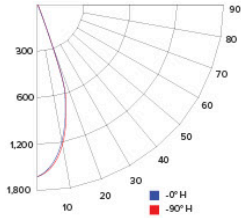

CANDLE POWER SUMMARY

Degree Vertical	0°
0	1700
5	1530
15	868
25	246
35	56
45	24
55	12
65	5
75	1
85	1
90	1

ILLUMINANCE AT A DISTANCE

Distance to Target Plane	Center Beam Footcandles	Beam Diameter
4'	106.2	2.6'
6'	47.2	3.9'
8'	26.5	5.1'
10'	17.0	6.4'