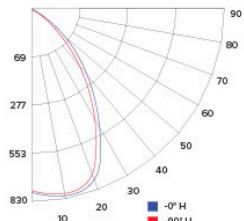

PHOTOMETRIC REPORT

Product #: ELK10CT5-W @3000K
Wattage / Lumens: 12W / 1013.2 lm
Luminaire LPW: 84.4 lm/W