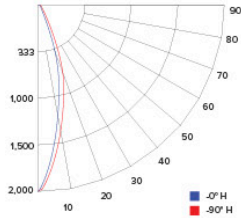

PHOTOMETRIC REPORT

Product #: ELK08CT5 @3000K
Wattage / Lumens: 10.1W / 887.3 lm
Luminaire LPW: 87.8 lm/W