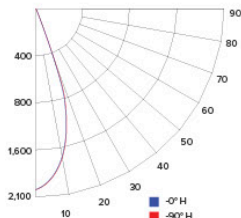

PHOTOMETRIC REPORT

Product #: ELK08CT5 @4000K
Wattage / Lumens: 10.4 W / 921 lm
Luminaire LPW: 88.5 lm/W