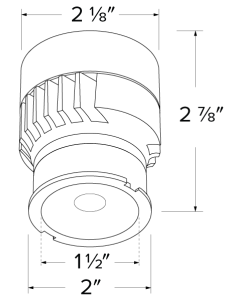

Dimensions

Product Number

Item	Lamp type	Lumens	CCT	Watts	Voltage	Dimming	Beam Angle
ELK10CTS-S	LED	1000 lm	2700K, 3000K, 3500K, 4000K, 5000K	12.5W	120V	Triac/ELV	18°

Technical Details

Optics: Frosted polycarbonate module lens diffuses light evenly throughout while reducing glare with LED technology.

Construction: Integrated driver and light engine with quick connect. Diecast aluminum body with heat fins allow for efficient cooling.

Installation: Twist-lock design for toolless trim installation, for use with Koto™ trims only. Can be use in 2", 3", 4" & 6" housings with quick connect base.

Electrical: Module connects to 120 power supply. High efficiency driver with a power factor >0.9. Start time of less than 0.75 seconds.

Delivered Lumens: Up to 1000 lm/5-CCT Switch

LED Technology: Extremely accurate Color Rendering Index of 90+. Lumen Maintaine of 50,000 hours L70 Life based on LM80 standardized test results. Superior Thermal Management by utilizing integrated heat sink. Instant On to Full Brightness technology. No LED pixilation.

Dimmability: Works with 120V Triac and ELV type dimmers. Dims down to 5%. For full list of dimmers, refer to the Dimmer Compatibility List. Industry leading dimming that dims smoothly with no hot spots or flickering.

Listings: cUL Listed for Damp Locations. cUL Listed for Wet Location with Wet location trims. RoHS Compliant. Energy Star Certified. Title 24 JA8-2019 Compliant

Warranty: ELCO Products are built to last with a 5-year Limited Warranty.