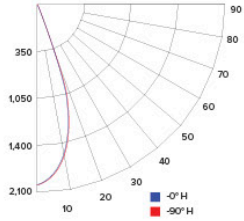

Photometric Report

Koto™ LED Module

PHOTOMETRIC REPORT

Product #: ELK08CT5 @5000K
Wattage / Lumens: 10.6 W / 930.9 lm
Luminaire LPW: 87.8 lm/W