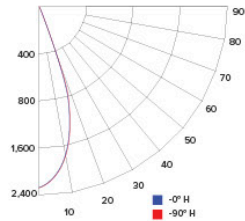

PHOTOMETRIC REPORT

Product #: ELK10CT5 @4000K
Wattage / Lumens: 12.19W / 1043.6 lm
Luminaire LPW: 85.6 lm/W