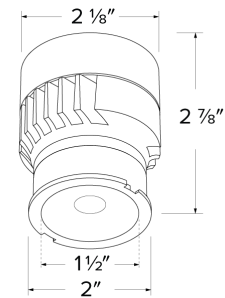

Dimensions

Product Number

Item	Lamp type	Lumens	CCT	Watts	Voltage	Dimming	Beam Angle
ELK10CT5-N	LED	1000 lm	2700K, 3000K, 3500K, 4000K, 5000K	12.5W	120V	Triac/ELV	25°

Technical Details

Optics: Frosted polycarbonate module lens diffuses light evenly throughout while reducing glare with LED technology.