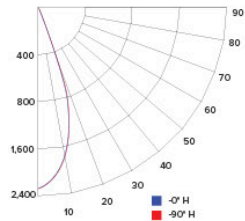

PHOTOMETRIC REPORT

Product #: ELK10CT5 @5000K
Wattage / Lumens: 12.3W / 1032.7 lm
Luminaire LPW: 83.9 lm/W