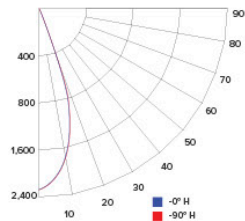

PHOTOMETRIC REPORT

Product #: ELK10CT5 @4000K
Wattage / Lumens: 12.19W / 1043.6 lm
Luminaire LPW: 85.6 lm/W