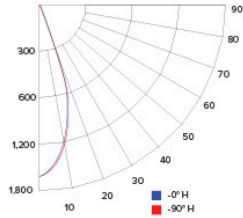

### CANDLE POWER SUMMARY

| Degree Vertical | 0°   |
|-----------------|------|
| 0               | 1700 |
| 5               | 1530 |
| 15              | 868  |
| 25              | 246  |
| 35              | 56   |
| 45              | 24   |
| 55              | 12   |
| 65              | 5    |
| 75              | 1    |
| 85              | 1    |
| 90              | 1    |