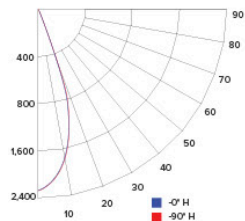

PHOTOMETRIC REPORT

Product #: ELK10CT5 @5000K
Wattage / Lumens: 12.3W / 1032.7 lm
Luminaire LPW: 83.9 lm/W