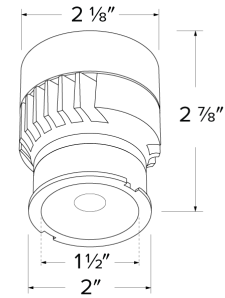

Dimensions

Product Number

Item	Lamp type	Lumens	CCT	Watts	Voltage	Dimming	Beam Angle
ELK08CT5-N	LED	825 lm	2700K, 3000K, 3500K, 4000K, 5000K	10.5W	120V	Triac/ELV	25°

Technical Details

Optics: Frosted polycarbonate module lens diffuses light evenly throughout while reducing glare with LED technology.