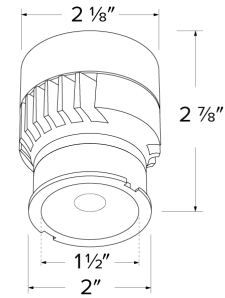

Dimensions

Technical Details

Optics: Frosted polycarbonate module lens diffuses light evenly throughout while reducing glare with LED technology.

Construction: Integrated driver and light engine with quick connect. Diecast aluminum body with heat fins allow for efficient cooling.

Installation: Twist-on design for toolless trim installation, for use with Koto™ trims only. Can be used in 2", 3", 4" & 6" housings with quick connect base.

Electrical: Module connects to 120 power supply. High efficiency driver with a power factor >0.9. Start time of less than 0.75 seconds.

Delivered Lumens: Up to 1000 lm/5-CCT Switch

LED Technology: Extremely accurate Color Rendering Index of 90+. Lumen Maintenance of 50,000 hours L70 Life based on LM80 standardized test results. Superior Thermal Management by utilizing integrated heat sink. Instant On to Full Brightness technology. No LED pixelation.

Dimmability: Works with 120V Triac and ELV type dimmers. Dims down to 5%. For full list of dimmers, refer to the Dimmer Compatibility List. Industry leading dimming that dims smoothly with no hot spots or flickering.

Listings: cUL Listed for Damp Locations. cUL Listed for Wet Location with Wet location trims. RoHS Compliant. Energy Star Certified. Title 24 JA8-2019 Compliant

Product Number

Item	Lamp type	Lumens	CCT	Watts	Voltage	Dimming	Beam Angle
ELK08CT5-E	LED	825 lm	2700K, 3000K, 3500K, 4000K, 5000K	10.5W	120V	Triac/ELV	90°