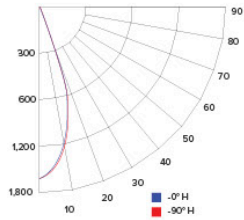

CANDLE POWER SUMMARY

Degree Vertical	0°
0	1700
5	1530
15	868
25	246
35	56
45	24
55	12
65	5
75	1
85	1
90	1

ILLUMINANCE AT A DISTANCE

Distance to Target Plane	Center Beam Footcandles	Beam Diameter
4'	106.2	2.6'
6'	47.2	3.9'
8'	26.5	5.1'
10'	17.0	6.4'