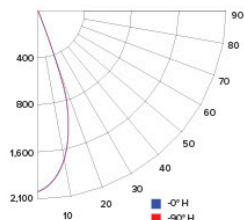

PHOTOMETRIC REPORT

Product #: ELK08CT5 @4000K
Wattage / Lumens: 10.4 W / 921 lm
Luminaire LPW: 88.5 lm/W