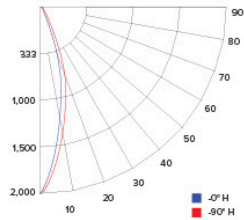

PHOTOMETRIC REPORT

Product #: ELK08CT5 @3000K
Wattage / Lumens: 10.1W / 887.3 lm
Luminaire LPW: 87.8 lm/W