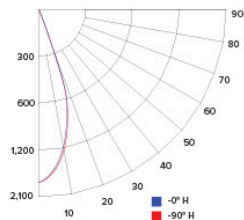

PHOTOMETRIC REPORT

Product #: ELK08CT5 @3500K
Wattage / Lumens: 10.19W / 902.5 lm
Luminaire LPW: 88.5 lm/W