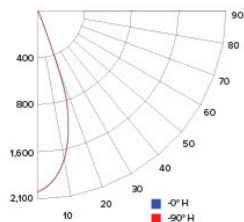

PHOTOMETRIC REPORT

Product #: ELK08CT5 @4000K
Wattage / Lumens: 10.4 W / 921 lm
Luminaire LPW: 88.5 lm/W