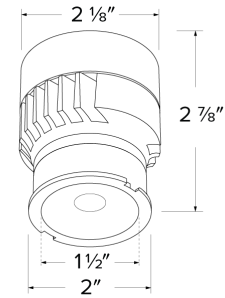

Dimensions

Product Number

Item	Lamp type	Lumens	CCT	Watts	Voltage	Dimming	Beam Angle
ELK08CT5	LED	825 lm	2700K, 3000K, 3500K, 4000K, 5000K	10.5W	120V	Triac/ELV	38°

Technical Details

Optics: Frosted polycarbonate module lens diffuses light evenly throughout while reducing glare with LED technology.