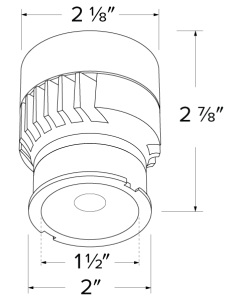

Dimensions

Technical Details

Optics: Frosted polycarbonate module lens diffuses light evenly throughout while reducing glare with LED technology.

Construction: Integrated driver and light engine with quick connect. Diecast aluminum body with heat fins allow for efficient cooling.

Installation: Twist-on design for toolless trim installation, for use with Koto™ trims only. Can be use in 2", 3", 4" & 6" housings with quick connect base.

Electrical: Module connects to 120 power supply. High efficiency driver with a power factor >0.9. Start time of less than 0.75 seconds.

Delivered Lumens: Up to 1000 lm/5-CCT Switch

LED Technology: Extremely accurate Color Rendering Index of 90+. Lumen Maintenance of 50,000 hours L70 Life based on LM80 standardized test results. Superior Thermal Management by utilizing integrated heat sink. Instant On to Full Brightness technology. No LED pixilation.

Dimmability: Works with 120V Triac and ELV type dimmers. Dims down to 5%. For full list of dimmers, refer to the Dimmer Compatibility List. Industry leading dimming that dims smoothly with no hot spots or flickering.

Listings: cUL Listed for Damp Locations. cUL Listed for Wet Location with Wet location trims. RoHS Compliant. Energy Star Certified. Title 24 JA8-2019 Compliant

Product Number

Item	Lamp type	Lumens	CCT	Watts	Voltage	Dimming	Beam Angle
ELK08CT5	LED	825 lm	2700K, 3000K, 3500K, 4000K, 5000K	10.5W	120V	Triac/ELV	38°