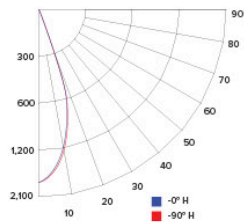

PHOTOMETRIC REPORT

Product #: ELK08CT5 @3500K
Wattage / Lumens: 10.19W / 902.5 lm
Luminaire LPW: 88.5 lm/W