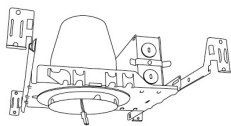

3" ICA Housing
New Construction

CAT NO.	SPECIFICATIONS
EL390ICA	
EL390ICA-EM5	Emergency Battery Back-up (90 minutes)