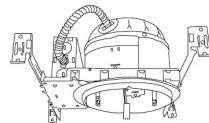

6" Shallow ICA Housing
New Construction

CAT NO.	SPECIFICATIONS
EL760ICA	5 1/2" Height