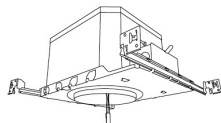

2-Hour Shallow Fire Rated 6" ICA Housing
New Construction

CAT NO.	SPECIFICATIONS
EL75FICAS	6 3/16" Height