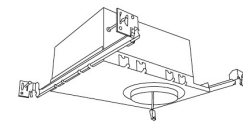

## 4" Koto™ Dedicated LED ICA Housings

4" ICA Maximum Adjustability Housing  
**New Construction**

CAT NO.	SPECIFICATIONS
EL485ICA	Maximum Adjustability

4" ICA Housing  
**New Construction**

CAT NO.	SPECIFICATIONS
EL490ICA	14W, 120/277V
EL490ICA-EM5	Emergency Battery Back-up (90 minutes)