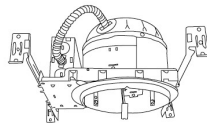

CAT NO.	SPECIFICATIONS
EL770ICA	7 1/2" Height

6" Standard ICA Housing
Remodel

CAT NO.	SPECIFICATIONS
EL770RICA	7 1/2" Height

2-Hour Shallow Fire Rated 6" ICA Housing
New Construction

CAT NO.	SPECIFICATIONS
EL75FICAS	6 3/16" Height