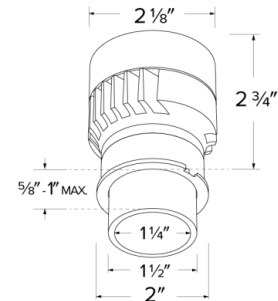

Dimensions

Product Number

Item	Description	Lamp type	Lumens	CCT	Watts	Voltage	Dimming	Beam Angle
ELK0740-FC	Koto Focus™ LED Module. Includes white and black snoot.	LED	860 lm	4000K	10.5W	120V	Triac/ELV	Adjustable Beam 18° - 50°