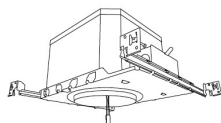

CAT NO.	SPECIFICATIONS
EL770ICA	7 1/2" Height

6" Standard ICA Housing
Remodel

CAT NO.	SPECIFICATIONS
EL770RICA	7 1/2" Height

2-Hour Shallow Fire Rated 6" ICA Housing
New Construction

CAT NO.	SPECIFICATIONS
EL75FICAS	6 3/16" Height