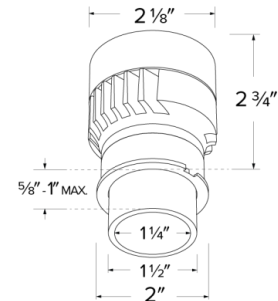

Dimensions

Product Number

Item	Description	Lamp type	Lumens	CCT	Watts	Voltage	Dimming	Beam Angle
ELK0727-FC	Koto Focus™ LED Module. Includes white and black snoot.	LED	770 lm	2700K	10.5W	120V	Triac/ELV	Adjustable Beam 18° - 50°