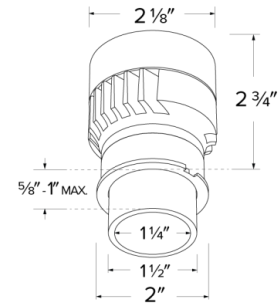

Dimensions

Product Number

Item	Description	Lamp type	Lumens	CCT	Watts	Voltage	Dimming	Beam Angle
ELK0727-FC	Koto Focus™ LED Module. Includes white and black snoot.	LED	770 lm	2700K	10.5W	120V	Triac/ELV	Adjustable Beam 18° - 50°