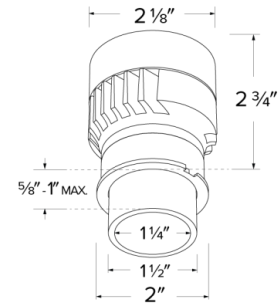

Dimensions

Product Numbers

Item	Description	Lamp type	Lumens	CCT	Watts	Voltage	Dimming	Beam Angle
ELK0727-FC	Koto Focus™ LED Module. Includes white and black snoot.	LED	770 lm	2700K	10.5W	120V	Triac/ELV	Adjustable Beam 18° - 50°
ELK0730-FC	Koto Focus™ LED Module. Includes white and black snoot.	LED	800 lm	3000K	10.5W	120V	Triac/ELV	Adjustable Beam 18° - 50°
ELK0735-FC	Koto Focus™ LED Module. Includes white and black snoot.	LED	830 lm	3500K	10.5W	120V	Triac/ELV	Adjustable Beam 18° - 50°
ELK0740-FC	Koto Focus™ LED Module. Includes white and black snoot.	LED	860 lm	4000K	10.5W	120V	Triac/ELV	Adjustable Beam 18° - 50°