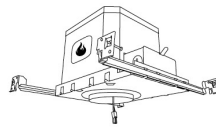

2-Hour Fire Rated 4" ICA Housing
New Construction

CAT NO.	SPECIFICATIONS
EL48FICA	7 1/2" Height, Sound Rated

4" Pex™ Twist-On Trims