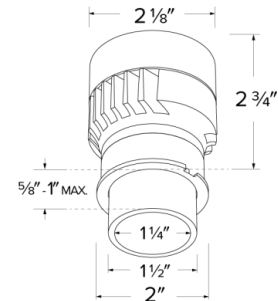

Dimensions

Product Numbers

Item	Description	Lamp type	Lumens	CCT	Watts	Voltage	Dimming	Beam Angle
ELK0727-FC	Koto Focus™ LED Module. Includes white and black snoot.	LED	770 lm	2700K	10.5W	120V	Triac/ELV	Adjustable Beam 18° - 50°
ELK0730-FC	Koto Focus™ LED Module. Includes white and black snoot.	LED	800 lm	3000K	10.5W	120V	Triac/ELV	Adjustable Beam 18° - 50°
ELK0735-FC	Koto Focus™ LED Module. Includes white and black snoot.	LED	830 lm	3500K	10.5W	120V	Triac/ELV	Adjustable Beam 18° - 50°
ELK0740-FC	Koto Focus™ LED Module. Includes white and black snoot.	LED	860 lm	4000K	10.5W	120V	Triac/ELV	Adjustable Beam 18° - 50°