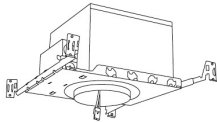

4" Koto™ Dedicated LED ICA Housings

4" ICA Maximum Adjustability Housing
New Construction

CAT NO.	SPECIFICATIONS
EL485ICA	Maximum Adjustability