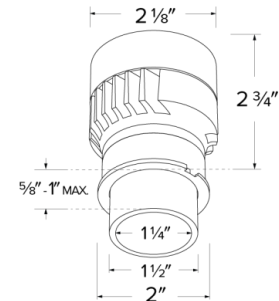

Dimensions

Product Numbers

Item	Description	Lamp type	Lumens	CCT	Watts	Voltage	Dimming	Beam Angle
ELK0727-FC	Koto Focus™ LED Module. Includes white and black snoot.	LED	770 lm	2700K	10.5W	120V	Triac/ELV	Adjustable Beam 18° - 50°
ELK0730-FC	Koto Focus™ LED Module. Includes white and black snoot.	LED	800 lm	3000K	10.5W	120V	Triac/ELV	Adjustable Beam 18° - 50°
ELK0735-FC	Koto Focus™ LED Module. Includes white and black snoot.	LED	830 lm	3500K	10.5W	120V	Triac/ELV	Adjustable Beam 18° - 50°
ELK0740-FC	Koto Focus™ LED Module. Includes white and black snoot.	LED	860 lm	4000K	10.5W	120V	Triac/ELV	Adjustable Beam 18° - 50°