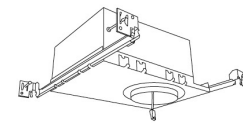

4" R-60 Spray Foam Insulation Housing
New Construction

CAT NO.	SPECIFICATIONS
EL490AJICA	Maximum Adjustability, For use in R60 or Chicago plenum applications