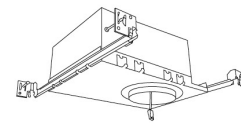

4" R-60 Spray Foam Insulation Housing
New Construction

CAT NO.	SPECIFICATIONS
EL490AJICA	Maximum Adjustability, For use in R60 or Chicago plenum applications