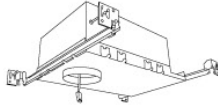

2" Koto™ Architectural Recessed Housings

2" Shallow Maximum Adjustability ICA Housing
1000 lm (14.7W) w/ELK19 Series Module
1200 lm (14.7W) w/ELK21 Series Module
1500 lm (14.7W) w/ELK24 Series Module
Shallow New Construction

CAT NO.	SPECIFICATIONS
E2LK34ICA	120V - Triac/ELV
E2LK35ICAD	120/277V - 0-10V/Triac/ELV¹