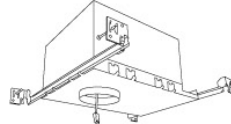

2" Maximum Adjustability ICA Housing
1350 lm (15.7W) w/ELK21 Series Module
1650 lm (15.7W) w/ELK24 Series Module
New Construction

CAT NO.	SPECIFICATIONS
E2LK41ICA	120V - Triac/ELV
E2LK42ICAD	120/27V - 0-10V/Triac/ELV¹