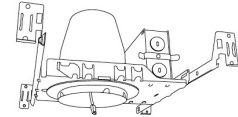

4" Standard ICA Housing
750 lm (11.8W) w/ELK19 Series Module
950 lm (11.8W) w/ELK21 Series Module
1350 lm (11.8W) w/ELK24 Series Module
New Construction

CAT NO.	SPECIFICATIONS
E4LK87ICA	120V - Triac/ELV
E4LK87ICA-EM1	Emergency Battery Back-Up
E4LK88ICAD	120/277V - 0-10V/Triac/ELV¹
E4LK88ICAD-EM1	Emergency Battery Back-Up