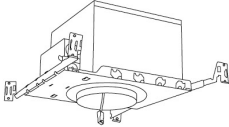

Compatible Products

For use with **Koto™** Architectural LED Light Engine

6" Koto™ Architectural Recessed Housings

6" High Lumen Maximum Adjustability ICA Housing
1250 lm (15.9W) w/ELK21 Series Module
1650-1800 lm (18.9W) w/ELK24 Series Module
New Construction