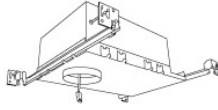

2" Koto™ Architectural Recessed Housings

2" Shallow Maximum Adjustability ICA Housing
1000 lm (14.7W) w/ELK19 Series Module
1200 lm (14.7W) w/ELK21 Series Module
1500 lm (14.7W) w/ELK24 Series Module
Shallow New Construction

CAT NO.	SPECIFICATIONS
E2LK34ICA	120V - Triac/ELV
E2LK35ICAD	120/277V - 0-10V/Triac/ELV¹