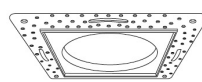

Square Flush Mount Trim Adaptor

EL4FMS
Compatible 3" Pex™ Square trims:
ELK4216, ELK4218, ELK4227,
ELK4229 Series

Finishes: **W** - All White, **BB** - All Black, **BZ** - All Bronze, **B** - Black w/White Ring, **C** - Chrome w/White Ring, **H** - Haze w/White Ring, **B*** - All Black (For ELK4188, ELK4172, & ELK4284)