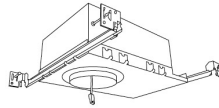

3" Shallow Maximum Adjustability ICA Housing
850 lm (14.7W) w/ELK19 Series Module
1100 lm (14.7W) w/ELK21 Series Module
1500 lm (14.7W) w/ELK24 Series Module
New Construction

CAT NO.	SPECIFICATIONS
E3LK76ICA	120V - Triac/ELV
E3LK77ICAD	120/277V - 0-10V/Triac/ELV¹