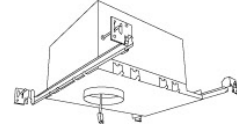

2" Maximum Adjustability ICA Housing
1500 lm (18.9W) w/ELK21 Series Module
1850 lm (18.9W) w/ELK24 Series Module
High Lumen New Construction

CAT NO.	SPECIFICATIONS
E2LK94ICA	120V - Triac/ELV
E2LK95ICAD	120/27V - 0-10V/Triac/ELV¹

¹ 3 in 1 dimming: Triac, ELV and 0-10V dimming in one driver to 1%