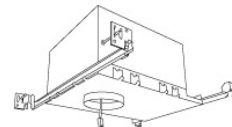

2" Maximum Adjustability ICA Housing
1500 lm (18.9W) w/ELK21 Series Module
1850 lm (18.9W) w/ELK24 Series Module
High Lumen New Construction

CAT NO.	SPECIFICATIONS
E2LK94ICA	120V - Triac/ELV
E2LK95ICAD	120/27V - 0-10V/Triac/ELV¹

¹ 3 in 1 dimming: Triac, ELV and 0-10V dimming in one driver to 1%