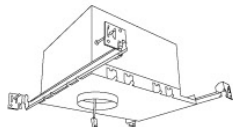

2" Maximum Adjustability ICA Housing
1350 lm (15.7W) w/ELK21 Series Module
1650 lm (15.7W) w/ELK24 Series Module
New Construction

CAT NO.	SPECIFICATIONS
E2LK41ICA	120V - Triac/ELV
E2LK42ICAD	120/27V - 0-10V/Triac/ELV¹