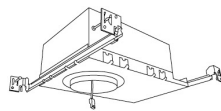

4" Shallow Maximum Adjustability ICA Housing
850 lm (14.7W) w/ELK19 Series Module
1100 lm (14.7W) w/ELK21 Series Module
1500 lm (14.7W) w/ELK24 Series Module
New Construction

CAT NO.	SPECIFICATIONS
E4LK98ICA	120V - Triac/ELV
E4LK99ICAD	120/277V - 0-10V/Triac/ELV¹