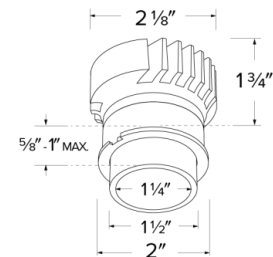

Dimensions

Product Number

Item	Lamp type	Lumens	CCT	Watts	Beam Angle
ELK2130D-FC	LED	1430 MAX. lm	3000K	18.9W	18° - 50°