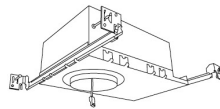

4" Shallow Maximum Adjustability ICA Housing
850 lm (14.7W) w/ELK19 Series Module
1100 lm (14.7W) w/ELK21 Series Module
1500 lm (14.7W) w/ELK24 Series Module
New Construction

CAT NO.	SPECIFICATIONS
E4LK98ICA	120V - Triac/ELV
E4LK99ICAD	120/277V - 0-10V/Triac/ELV¹