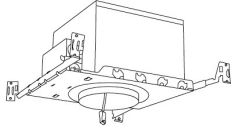

6" Koto™ Architectural Recessed Housings

6" High Lumen Maximum Adjustability ICA Housing
1250 lm (15.9W) w/ELK21 Series Module
1650-1800 lm (18.9W) w/ELK24 Series Module
New Construction