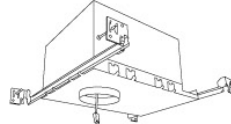

2" Shallow Maximum Adjustability ICA Housing
 1000 lm (14.7W) w/ELK19 Series Module
 1200 lm (14.7W) w/ELK21 Series Module
 1500 lm (14.7W) w/ELK24 Series Module
Shallow New Construction

CAT NO.	SPECIFICATIONS
E2LK34ICA	120V - Triac/ELV
E2LK35ICAD	120/277V - 0-10V/Triac/ELV ¹