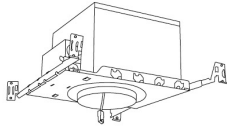

Compatible Products

For use with **Koto™ Architectural LED Light Engine**

4" Koto™ Architectural Recessed Housings

4" High Lumen Maximum Adjustability ICA Housing
1500 lm (15.7W) w/ELK21 Series Module
1650-1850 lm (15.7W) w/ELK24 Series Module
New Construction

CAT NO.	SPECIFICATIONS
E4LK47ICA	120V - Triac/ELV
E4LK48ICAD	120/277V - 0-10V/Triac/ELV¹
E4LK78ICA	120V - Triac/ELV
E4LK79ICAD	120/277V - 0-10V/Triac/ELV¹