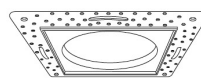

## 4" Pex™ Flush Mount Trim Adaptors

**Round Flush Mount Trim Adaptor**  
**EL4FMR**  
Compatible 3" Pex™ Round trims:  
ELK4116, ELK4118, ELK4127, ELK4129,  
ELK4710, ELK4713, ELK4715 Series

**Square Flush Mount Trim Adaptor**  
**EL4FMS**  
Compatible 3" Pex™ Square trims:  
ELK4216, ELK4218, ELK4227,  
ELK4229 Series