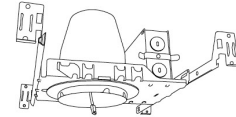

4" Standard ICA Housing
750 lm (11.8W) w/ELK19 Series Module
950 lm (11.8W) w/ELK21 Series Module
1350 lm (11.8W) w/ELK24 Series Module
New Construction

CAT NO.	SPECIFICATIONS
E4LK87ICA	120V - Triac/ELV
E4LK87ICA-EM1	Emergency Battery Back-Up
E4LK88ICAD	120/277V - 0-10V/Triac/ELV¹
E4LK88ICAD-EM1	Emergency Battery Back-Up