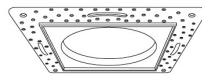

## 3" Pex™ Flush Mount Trim Adaptors

**Round Flush Mount Trim Adaptor**

**EL3FMR**

Compatible 3" Pex™ Round trims:  
ELK3618, ELK3629, ELK3627, ELK3693,  
ELK3620, ELK3622 Series

**Square Flush Mount Trim Adaptor**