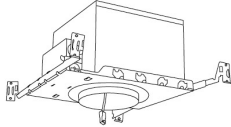

Compatible Products

For use with **Koto™** Architectural LED Light Engine

6" Koto™ Architectural Recessed Housings

6" High Lumen Maximum Adjustability ICA Housing
1250 lm (15.9W) w/ELK21 Series Module
1650-1800 lm (18.9W) w/ELK24 Series Module
New Construction