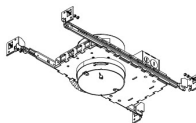

4" ICA Housing for 2-Hr Fire Rated Ceilings
New Construction
Compatible Trims: ELK4116, ELK4127, ELK4129, ELK4188,
ELK4710, ELK4713, ELK4715, ELK4216, ELK4229, ELK4227,
ELK4714, & ELK4716

CAT NO.	SPECIFICATIONS
E4JB85ICA	120V - Triac/ELV
E4JB85ICA-EM1	Emergency Battery Back-Up
E4JB86ICAD	120/277V - 0-10V/Triac/ELV¹
E4JB86ICAD-EM1	Emergency Battery Back-Up