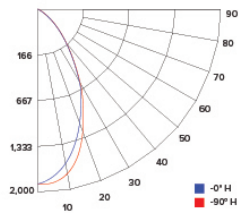

PHOTOMETRIC REPORT

Product #: ELK2135D-W (E4LK79ICAD)
Wattage / Lumens: 17.9W / 1647.3 lm
Luminaire LPW: 92 lm/W