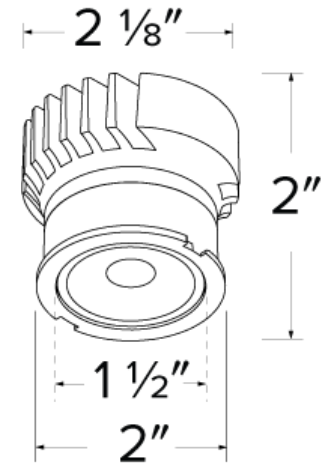

Dimensions

Technical Details

Optics: PC lens diffuses light evenly throughout while reducing glare with LED COB technology.

Construction: Diecast aluminum body with heat fins allow for efficient cooling.

Compatible Housings: Koto™ Module is compatible with Architectural Housings:

- 120/277V 0-10V/Triac/ELV (3 in 1 dimming: Triac, ELV and 0-10V dimming in one driver to 1%)
- 120V Triac/ELV with optional Emergency Battery Backup.

• E2LK57RICAD, E3LK65ICA, E3LK66ICAD, E3LK65RICA, E3LK66RICAD, E4LK87ICA, E4LK88ICAD, E4LK87RICA, E4LK88RICAD, ELK72FICA, ELK73FICAD (10W, 250mA) *ELK19 Delivered Lumens:* 2700K: 750 lm, 3000K: 770 lm, 3500K: 790 lm, 4000K: 810 lm, Sunset: 750 lm *ELK21 Delivered Lumens:* 2700K: 890 lm, 3000K: 930 lm, 3500K: 990 lm, 4000K: 1020 lm *ELK24 Delivered Lumens:* 2700K: 1016 lm, 3000K: 1060 lm, 3500K: 1100 lm, 4000K: 1150 lm

• E2LK34ICA, E2LK35ICAD, E3LK76ICA, E3LK77ICAD, E4LK98ICA, E4LK99ICAD (15W, 350mA) *ELK19 Delivered Lumens:* 2700K: 970 lm, 3000K: 1000 lm, 3500K: 1030 lm, 4000K: 1050 lm, Sunset: 940 lm *ELK21 Delivered Lumens:* 2700K:1140 lm, 3000K:1200 lm, 3500K: 1270 lm, 4000K: 1390 lm *ELK24 Delivered Lumens:* 2700K: 1390 lm, 3000K: 1450 lm, 3500K: 1510 lm, 4000K: 1570 lm

• E2LK41ICA, E2LK42ICAD, E3LK53ICA, E3LK54ICAD, E4LK47ICA, E4LK48ICAD (17W, 400mA) *ELK21 Delivered Lumens:* 2700K:1220 lm, 3000K:1290 lm, 3500K: 1360 lm, 4000K: 1400 lm *ELK24 Delivered Lumens:* 2700K: 1550 lm, 3000K: 1620 lm, 3500K: 1685 lm, 4000K: 1750 lm

• E2LK94ICA, E2LK95ICAD, E3LK84ICA, E3LK85ICAD, E4LK78ICA, E4LK79ICAD, E6LK56ICA, E6LK57ICAD (19W, 450mA) *ELK21 Delivered Lumens:* 2700K:1360 lm, 3000K:1430 lm, 3500K: 1510 lm, 4000K: 1690 lm

Product Number

Item	Lamp type	Lumens	CCT	Watts	Beam Angle
ELK2440D	LED	1950 MAX. lm	4000K	18.9 MAX.	38°