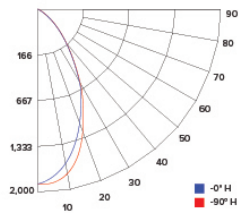

PHOTOMETRIC REPORT

Product #: ELK2135D -W (E4LK79ICAD)
Wattage / Lumens: 17.9W / 1647.3 lm
Luminaire LPW: 92 lm/W