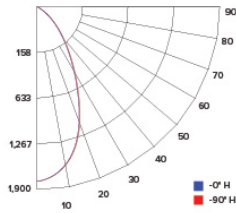

Photometric Report

Koto™ Architectural LED Module

PHOTOMETRIC REPORT

Product #: ELK2127D
Wattage / Lumens: 12.22W / 1169.3 lm
Luminaire LPW: 95.7 lm/W