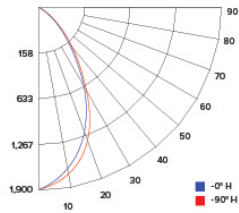

Photometric Report

Koto™ Architectural LED Module

PHOTOMETRIC REPORT

Product #: ELK2130D-W (E4LK79ICAD)
Wattage / Lumens: 17.9W / 1584.3 lm
Luminaire LPW: 88.5 lm/W