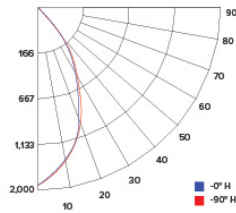

PHOTOMETRIC REPORT

Product #: ELK2130D
Wattage / Lumens: 12.22W / 1218 lm
Luminaire LPW: 99.6 lm/W