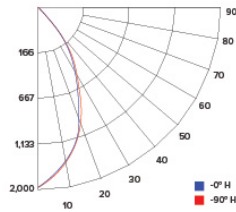

PHOTOMETRIC REPORT

Product #: ELK2135D
Wattage / Lumens: 12.22W / 1271 lm
Luminaire LPW: 104 lm/W