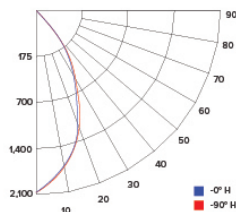

PHOTOMETRIC REPORT

Product #: ELK2140D
Wattage / Lumens: 12.22W / 1322 lm
Luminaire LPW: 108.2 lm/W