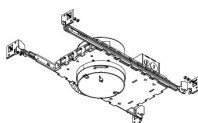

4" ICA Housing for 2-Hr Fire Rated Ceilings
New Construction
Compatible Trims: ELK4116, ELK4127, ELK4129, ELK4188, ELK4710, ELK4713, ELK4715, ELK4216, ELK4229, ELK4227, ELK4714, & ELK4716

CAT NO.	SPECIFICATIONS
E4JB85ICA	120V - Triac/ELV
E4JB85ICA-EM1	Emergency Battery Back-Up
E4JB86ICAD	120/277V - 0-10V/Triac/ELV¹
E4JB86ICAD-EM1	Emergency Battery Back-Up