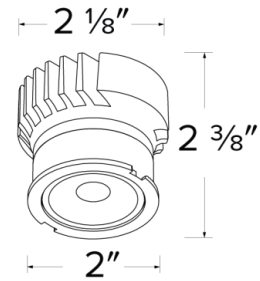

Specifications

Wattage	18.9 MAX.W
Lumens	1875 MAX. lm
Color Temp.	3500KK
Lamp Type	LED
Beam Angle	38°
CRI	95
Wet Location	cUL Listed w/Wet Location Trim
Damp Location	cUL Listed

Dimensions

Product Number