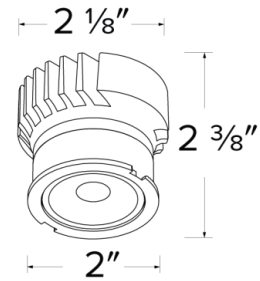

Specifications

Wattage	18.9 MAX.W
Lumens	1800 MAX. lm
Color Temp.	3000K
Lamp Type	LED
Beam Angle	38°
CRI	95
Wet Location	cUL Listed w/Wet Location Trim
Damp Location	cUL Listed

Dimensions

Product Number

Item	Lamp type	Lumens	CCT	Watts	Beam Angle
ELK2430D	LED	1800 MAX. lm	3000K	18.9 MAX.	38°