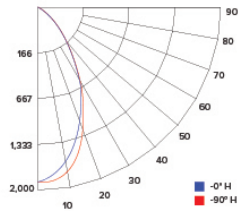

PHOTOMETRIC REPORT

Product #: ELK2135D -W (E4LK79ICAD)
Wattage / Lumens: 17.9W / 1647.3 lm
Luminaire LPW: 92 lm/W