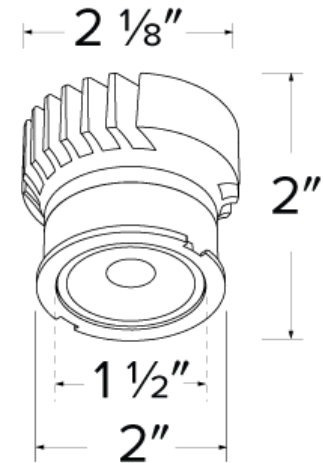

Specifications

Wattage	18.9 MAX.W
Lumens	1720 MAX. lm
Color Temp.	2700KK
Lamp Type	LED
Beam Angle	90°
CRI	95
Wet Location	cUL Listed w/Wet Location Trim
Damp Location	cUL Listed

Dimensions

Technical Details