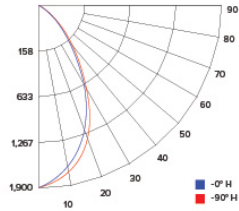

Photometric Report

Koto™ Architectural LED Module

PHOTOMETRIC REPORT

Product #: ELK2130D-W (E4LK79ICAD)
Wattage / Lumens: 17.9W / 1584.3 lm
Luminaire LPW: 88.5 lm/W