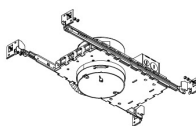

4" ICA Housing for 2-Hr Fire Rated Ceilings
New Construction
Compatible Trims: ELK4116, ELK4127, ELK4129, ELK4188,
ELK4710, ELK4713, ELK4715, ELK4216, ELK4229, ELK4227,
ELK4714, & ELK4716

CAT NO.	SPECIFICATIONS
E4JB85ICA	120V - Triac/ELV
E4JB85ICA-EM1	Emergency Battery Back-Up
E4JB86ICAD	120/277V - 0-10V/Triac/ELV¹
E4JB86ICAD-EM1	Emergency Battery Back-Up