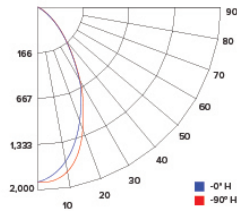

PHOTOMETRIC REPORT

Product #: ELK2135D -W (E4LK79ICAD)
Wattage / Lumens: 17.9W / 1647.3 lm
Luminaire LPW: 92 lm/W