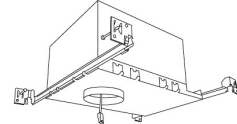

2" Maximum Adjustability ICA Housing
1500 lm (18.9W) w/ELK21 Series Module
1850 lm (18.9W) w/ELK24 Series Module
High Lumen New Construction

CAT NO.	SPECIFICATIONS
E2LK94ICA	120V - Triac/ELV
E2LK95ICAD	120/27V - 0-10V/Triac/ELV¹