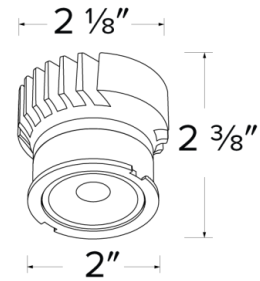

Specifications

Wattage	18.9 MAX.W
Lumens	1720 MAX. lm
Color Temp.	2700KK
Lamp Type	LED
Beam Angle	38°
CRI	95
Wet Location	cUL Listed w/Wet Location Trim
Damp Location	cUL Listed

Dimensions

Product Number