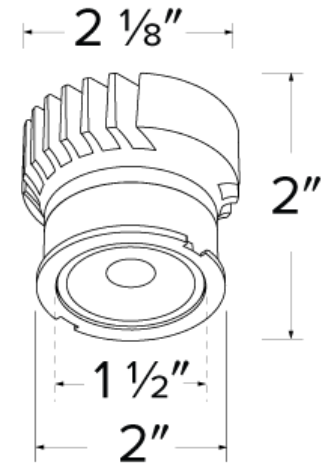

Specifications

Wattage	18.9 MAX.W
Lumens	1690 MAX. lm
Color Temp.	4000K
Lamp Type	LED
Beam Angle	90°
CRI	95
Wet Location	cUL Listed w/Wet Location Trim
Damp Location	cUL Listed

Dimensions

Technical Details