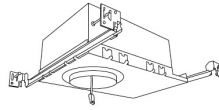

3" Shallow Maximum Adjustability ICA Housing
850 lm (14.7W) w/ELK19 Series Module
1100 lm (14.7W) w/ELK21 Series Module
1500 lm (14.7W) w/ELK24 Series Module
New Construction

CAT NO.	SPECIFICATIONS
E3LK76ICA	120V - Triac/ELV
E3LK77ICAD	120/277V - 0-10V/Triac/ELV¹