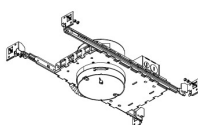

4" ICA Housing for 2-Hr Fire Rated Ceilings
New Construction
Compatible Trims: ELK4116, ELK4127, ELK4129, ELK4188,
ELK4710, ELK4713, ELK4715, ELK4216, ELK4229, ELK4227,
ELK4714, & ELK4716

CAT NO.	SPECIFICATIONS
E4JB85ICA	120V - Triac/ELV
E4JB85ICA-EM1	Emergency Battery Back-Up
E4JB86ICAD	120/277V - 0-10V/Triac/ELV¹
E4JB86ICAD-EM1	Emergency Battery Back-Up