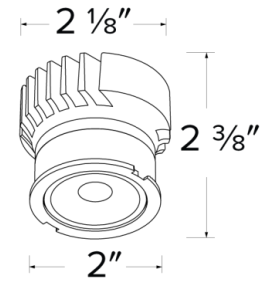

Specifications

Wattage	18.9 MAX.W
Lumens	1690 MAX. lm
Color Temp.	4000K
Lamp Type	LED
Beam Angle	38°
CRI	95
Wet Location	cUL Listed w/Wet Location Trim
Damp Location	cUL Listed

Dimensions

Product Number

Item	Lamp type	Lumens	CCT	Watts	Beam Angle
ELK2140D	LED	1690 MAX. lm	4000K	18.9 MAX.	38°