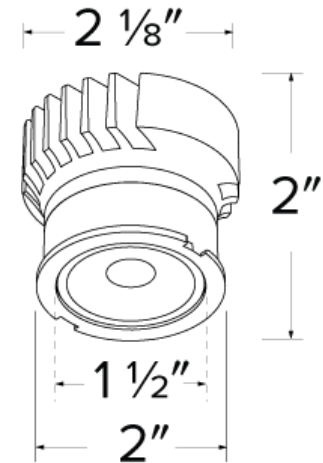

Specifications

Wattage	18.9 MAX.W
Lumens	1690 MAX. lm
Color Temp.	4000K
Lamp Type	LED
Beam Angle	38°
CRI	95
Wet Location	cUL Listed w/Wet Location Trim
Damp Location	cUL Listed

Dimensions

Technical Details