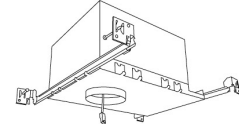

2" Maximum Adjustability ICA Housing
1500 lm (18.9W) w/ELK21 Series Module
1850 lm (18.9W) w/ELK24 Series Module
High Lumen New Construction

CAT NO.	SPECIFICATIONS
E2LK94ICA	120V - Triac/ELV
E2LK95ICAD	120/27V - 0-10V/Triac/ELV¹