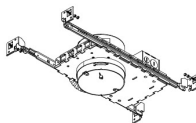

4" ICA Housing for 2-Hr Fire Rated Ceilings
New Construction
Compatible Trims: ELK4116, ELK4127, ELK4129, ELK4188, ELK4710, ELK4713, ELK4715, ELK4216, ELK4229, ELK4227, ELK4714, & ELK4716

CAT NO.	SPECIFICATIONS
E4JB85ICA	120V - Triac/ELV
E4JB85ICA-EM1	Emergency Battery Back-Up
E4JB86ICAD	120/277V - 0-10V/Triac/ELV¹
E4JB86ICAD-EM1	Emergency Battery Back-Up