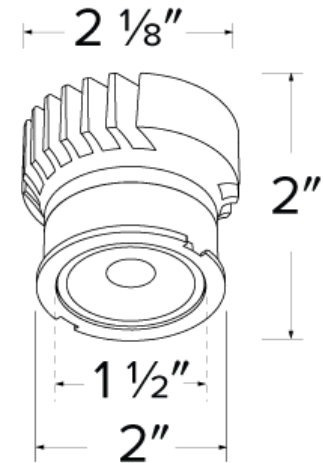

Specifications

Wattage	18.9 MAX.W
Lumens	1510 MAX. lm
Color Temp.	3500K
Lamp Type	LED
Beam Angle	90°
CRI	95
Wet Location	cUL Listed w/Wet Location Trim
Damp Location	cUL Listed

Dimensions

Technical Details