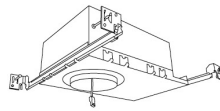

4" Shallow Maximum Adjustability ICA Housing
850 lm (14.7W) w/ELK19 Series Module
1100 lm (14.7W) w/ELK21 Series Module
1500 lm (14.7W) w/ELK24 Series Module
New Construction

CAT NO.	SPECIFICATIONS
E4LK98ICA	120V - Triac/ELV
E4LK99ICAD	120/277V - 0-10V/Triac/ELV¹