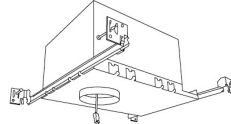

2" Maximum Adjustability ICA Housing
1350 lm (15.7W) w/ELK21 Series Module
1650 lm (15.7W) w/ELK24 Series Module
New Construction

CAT NO.	SPECIFICATIONS
E2LK41ICA	120V - Triac/ELV
E2LK42ICAD	120/27V - 0-10V/Triac/ELV¹