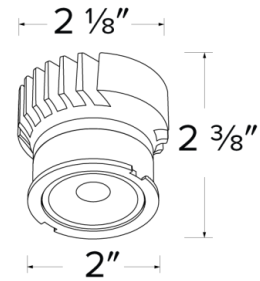

Specifications

Wattage	18.9 MAX.W
Lumens	1510 MAX. lm
Color Temp.	3500K
Lamp Type	LED
Beam Angle	38°
CRI	95
Wet Location	cUL Listed w/Wet Location Trim
Damp Location	cUL Listed

Dimensions

Product Number

Item	Lamp type	Lumens	CCT	Watts	Beam Angle
ELK2135D	LED	1510 MAX. lm	3500K	18.9 MAX.	38°