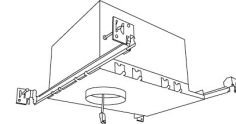

2" Maximum Adjustability ICA Housing
1500 lm (18.9W) w/ELK21 Series Module
1850 lm (18.9W) w/ELK24 Series Module
High Lumen New Construction

CAT NO.	SPECIFICATIONS
E2LK94ICA	120V - Triac/ELV
E2LK95ICAD	120/27V - 0-10V/Triac/ELV¹