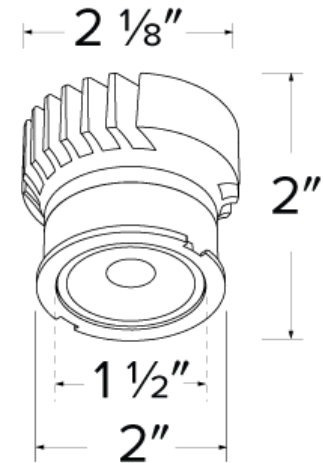

Specifications

Wattage	18.9 MAX.W
Lumens	1510 MAX. lm
Color Temp.	3500K
Lamp Type	LED
Beam Angle	38°
CRI	95
Wet Location	cUL Listed w/Wet Location Trim
Damp Location	cUL Listed

Dimensions

Technical Details