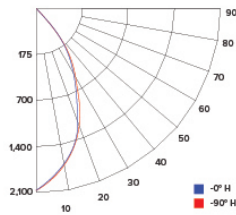

PHOTOMETRIC REPORT

Product #: ELK2140D
Wattage / Lumens: 12.22W / 1322 lm
Luminaire LPW: 108.2 lm/W