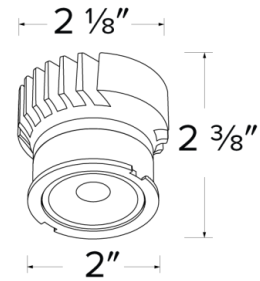

Specifications

Wattage	18.9 MAX.W
Lumens	1430 MAX. lm
Color Temp.	3000K
Lamp Type	LED
Beam Angle	38°
CRI	95
Wet Location	cUL Listed w/Wet Location Trim
Damp Location	cUL Listed

Dimensions

Technical Details