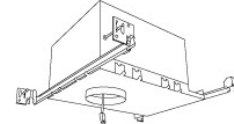

2" Maximum Adjustability ICA Housing
1500 lm (18.9W) w/ELK21 Series Module
1850 lm (18.9W) w/ELK24 Series Module
High Lumen New Construction

CAT NO.	SPECIFICATIONS
E2LK94ICA	120V - Triac/ELV
E2LK95ICAD	120/27V - 0-10V/Triac/ELV¹

¹ 3 in 1 dimming: Triac, ELV and 0-10V dimming in one driver to 1%