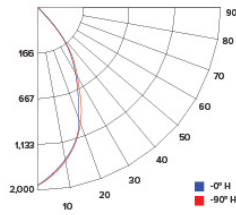

PHOTOMETRIC REPORT

Product #: ELK2130D
Wattage / Lumens: 12.22W / 1218 lm
Luminaire LPW: 99.6 lm/W