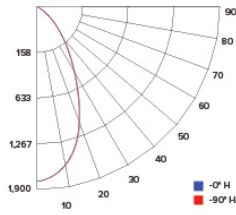

Photometric Report

Koto™ Architectural LED Module

PHOTOMETRIC REPORT

Product #: ELK2127D
Wattage / Lumens: 12.22W / 1169.3 lm
Luminaire LPW: 95.7 lm/W