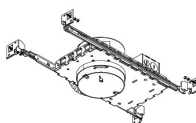

4" ICA Housing for 2-Hr Fire Rated Ceilings
New Construction
Compatible Trims: ELK4116, ELK4127, ELK4129, ELK4188,
ELK4710, ELK4713, ELK4715, ELK4216, ELK4229, ELK4227,
ELK4714, & ELK4716

CAT NO.	SPECIFICATIONS
E4JB85ICA	120V - Triac/ELV
E4JB85ICA-EM1	Emergency Battery Back-Up
E4JB86ICAD	120/277V - 0-10V/Triac/ELV¹
E4JB86ICAD-EM1	Emergency Battery Back-Up