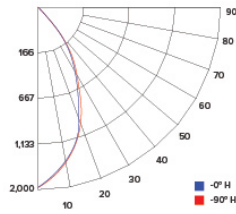

PHOTOMETRIC REPORT

Product #: ELK2135D
Wattage / Lumens: 12.22W / 1271 lm
Luminaire LPW: 104 lm/W