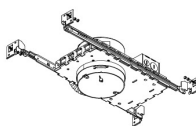

4" ICA Housing for 2-Hr Fire Rated Ceilings
New Construction
Compatible Trims: ELK4116, ELK4127, ELK4129, ELK4188, ELK4710, ELK4713, ELK4715, ELK4216, ELK4229, ELK4227, ELK4714, & ELK4716

CAT NO.	SPECIFICATIONS
E4JB85ICA	120V - Triac/ELV
E4JB85ICA-EM1	Emergency Battery Back-Up
E4JB86ICAD	120/277V - 0-10V/Triac/ELV¹
E4JB86ICAD-EM1	Emergency Battery Back-Up