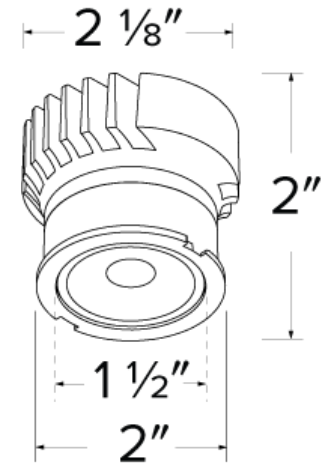

Specifications

Wattage	18.9 MAX.W
Lumens	1360 MAX. lm
Color Temp.	2700K
Lamp Type	LED
Beam Angle	90°
CRI	95
Wet Location	cUL Listed w/Wet Location Trim
Damp Location	cUL Listed

Dimensions

Technical Details