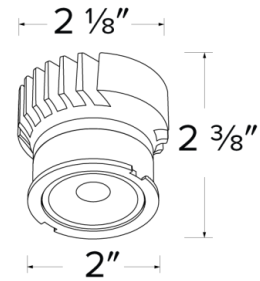

Specifications

Wattage	14.7 MAX.W
Lumens	940 MAX. lm
Color Temp.	Sunset K
Lamp Type	LED
Beam Angle	38°
CRI	95
Wet Location	cUL Listed w/Wet Location Trim
Damp Location	cUL Listed

Dimensions

Product Number