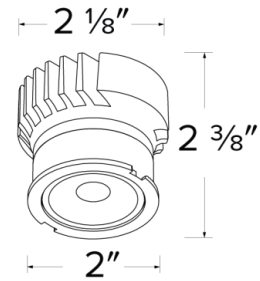

Specifications

Wattage	14.7 MAX.W
Lumens	940 MAX. lm
Color Temp.	SunsetK
Lamp Type	LED
Beam Angle	38°
CRI	95
Wet Location	cUL Listed w/Wet Location Trim
Damp Location	cUL Listed

Dimensions

Product Number