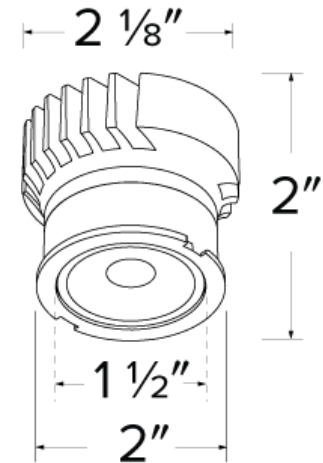

Dimensions

Technical Details

Optics: PC lens diffuses light evenly throughout while reducing glare with LED COB technology.

Construction: Diecast aluminum body with heat fins allow for efficient cooling.

Compatible Housings: Koto™ Module is compatible with Architectural Housings:

- 120/277V 0-10V/Triac/ELV (3 in 1 dimming: Triac, ELV and 0-10V dimming in one driver to 1%)
- 120V Triac/ELV with optional Emergency Battery Backup.

• E2LK57RICAD, E3LK65ICA, E3LK66ICAD, E3LK65RICA, E3LK66RICAD, E4LK87ICA, E4LK88ICAD, E4LK87RICA, E4LK88RICAD, ELK72FICA, ELK73FICAD (10W, 250mA) *ELK19 Delivered Lumens:* 2700K: 750 lm, 3000K: 770 lm, 3500K: 790 lm, 4000K: 810 lm, Sunset: 750 lm *ELK21 Delivered Lumens:* 2700K: 890 lm, 3000K: 930 lm, 3500K: 990 lm, 4000K: 1020 lm *ELK24 Delivered Lumens:* 2700K: 1016 lm, 3000K: 1060 lm, 3500K: 1100 lm, 4000K: 1150 lm

• E2LK34ICA, E2LK35ICAD, E3LK76ICA, E3LK77ICAD, E4LK98ICA, E4LK99ICAD (15W, 350mA) *ELK19 Delivered Lumens:* 2700K: 970 lm, 3000K: 1000 lm, 3500K: 1030 lm, 4000K: 1050 lm, Sunset: 940 lm *ELK21 Delivered Lumens:* 2700K:1140 lm, 3000K:1200 lm, 3500K: 1270 lm, 4000K: 1390 lm *ELK24 Delivered Lumens:* 2700K: 1390 lm, 3000K: 1450 lm, 3500K: 1510 lm, 4000K: 1570 lm

• E2LK41ICA, E2LK42ICAD, E3LK53ICA, E3LK54ICAD, E4LK47ICA, E4LK48ICAD (17W, 400mA) *ELK21 Delivered Lumens:* 2700K:1220 lm, 3000K:1290 lm, 3500K: 1360 lm, 4000K: 1400 lm *ELK24 Delivered Lumens:* 2700K: 1550 lm, 3000K: 1620 lm, 3500K: 1685 lm, 4000K: 1750 lm

• E2LK94ICA, E2LK95ICAD, E3LK84ICA, E3LK85ICAD, E4LK78ICA, E4LK79ICAD, E6LK56ICA, E6LK57ICAD (19W, 450mA) *ELK21 Delivered Lumens:* 2700K:1360 lm, 3000K:1430 lm, 3500K: 1510 lm, 4000K: 1690 lm

Product Number

Item	Lamp type	Lumens	CCT	Watts	Beam Angle
ELK19SD	LED	940 MAX. lm	SunsetK	14.7 MAX.	38°