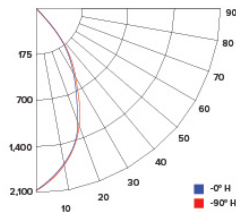

PHOTOMETRIC REPORT

Product #: ELK2140D
Wattage / Lumens: 12.22W / 1322 lm
Luminaire LPW: 108.2 lm/W