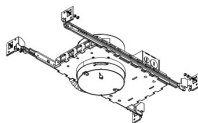

4" ICA Housing for 2-Hr Fire Rated Ceilings
New Construction
Compatible Trims: ELK4116, ELK4127, ELK4129, ELK4188, ELK4710, ELK4713, ELK4715, ELK4216, ELK4229, ELK4227, ELK4714, & ELK4716

CAT NO.	SPECIFICATIONS
E4JB85ICA	120V - Triac/ELV
E4JB85ICA-EM1	Emergency Battery Back-Up
E4JB86ICAD	120/277V - 0-10V/Triac/ELV¹
E4JB86ICAD-EM1	Emergency Battery Back-Up