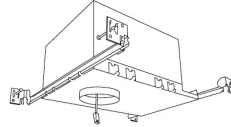

2" Maximum Adjustability ICA Housing
1350 lm (15.7W) w/ELK21 Series Module
1650 lm (15.7W) w/ELK24 Series Module
New Construction

CAT NO.	SPECIFICATIONS
E2LK41ICA	120V - Triac/ELV
E2LK42ICAD	120/27V - 0-10V/Triac/ELV¹