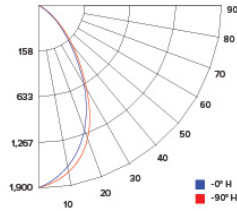

Photometric Report

Koto™ Architectural LED Module

PHOTOMETRIC REPORT

Product #: ELK2130D-W (E4LK79ICAD)
Wattage / Lumens: 17.9W / 1584.3 lm
Luminaire LPW: 88.5 lm/W