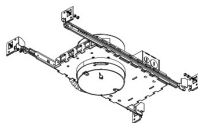

4" ICA Housing for 2-Hr Fire Rated Ceilings
New Construction
Compatible Trims: ELK4116, ELK4127, ELK4129, ELK4188,
ELK4710, ELK4713, ELK4715, ELK4216, ELK4229, ELK4227,
ELK4714, & ELK4716

CAT NO.	SPECIFICATIONS
E4JB85ICA	120V - Triac/ELV
E4JB85ICA-EM1	Emergency Battery Back-Up
E4JB86ICAD	120/277V - 0-10V/Triac/ELV¹
E4JB86ICAD-EM1	Emergency Battery Back-Up