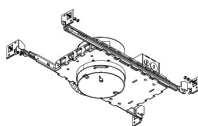

4" ICA Housing for 2-Hr Fire Rated Ceilings
New Construction
Compatible Trims: ELK4116, ELK4127, ELK4129, ELK4188, ELK4710, ELK4713, ELK4715, ELK4216, ELK4229, ELK4227, ELK4714, & ELK4716

CAT NO.	SPECIFICATIONS
E4JB85ICA	120V - Triac/ELV
E4JB85ICA-EM1	Emergency Battery Back-Up
E4JB86ICAD	120/277V - 0-10V/Triac/ELV¹
E4JB86ICAD-EM1	Emergency Battery Back-Up