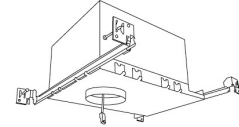

2" Maximum Adjustability ICA Housing
1500 lm (18.9W) w/ELK21 Series Module
1850 lm (18.9W) w/ELK24 Series Module
High Lumen New Construction

CAT NO.	SPECIFICATIONS
E2LK94ICA	120V - Triac/ELV
E2LK95ICAD	120/27V - 0-10V/Triac/ELV¹