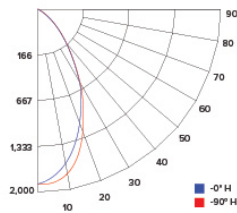

PHOTOMETRIC REPORT

Product #: ELK2135D -W (E4LK79ICAD)
Wattage / Lumens: 17.9W / 1647.3 lm
Luminaire LPW: 92 lm/W