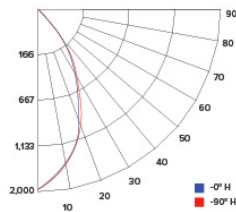

PHOTOMETRIC REPORT

Product #: ELK2135D
Wattage / Lumens: 12.22W / 1271 lm
Luminaire LPW: 104 lm/W