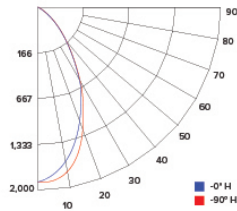

PHOTOMETRIC REPORT

Product #: ELK2135D-W (E4LK79ICAD)
Wattage / Lumens: 17.9W / 1647.3 lm
Luminaire LPW: 92 lm/W