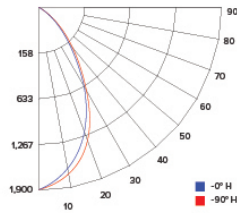

Photometric Report

Koto™ Architectural LED Module

PHOTOMETRIC REPORT

Product #: ELK2130D-W (E4LK79ICAD)
Wattage / Lumens: 17.9W / 1584.3 lm
Luminaire LPW: 88.5 lm/W