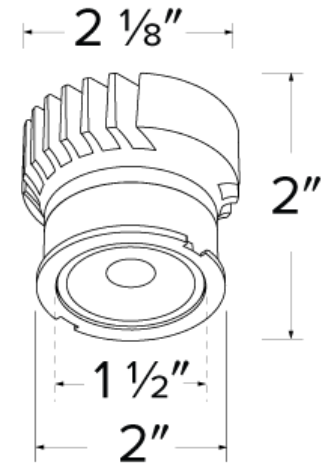

Specifications

Wattage	14.7 MAX.W
Lumens	1050 MAX. lm
Color Temp.	4000K
Lamp Type	LED
Beam Angle	38°
CRI	95
Wet Location	cUL Listed w/Wet Location Trim
Damp Location	cUL Listed

Dimensions

Technical Details