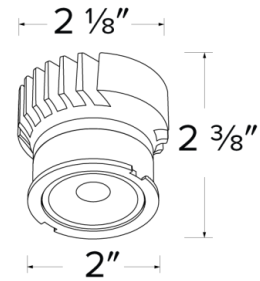

Specifications

Wattage	14.7 MAX.W
Lumens	1050 MAX. lm
Color Temp.	4000K
Lamp Type	LED
Beam Angle	38°
CRI	95
Wet Location	cUL Listed w/Wet Location Trim
Damp Location	cUL Listed

Dimensions

Product Number

Item	Lamp type	Lumens	CCT	Watts	Beam Angle
ELK1940D	LED	1050 MAX. lm	4000K	14.7 MAX.	38°