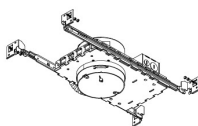

4" ICA Housing for 2-Hr Fire Rated Ceilings
New Construction
Compatible Trims: ELK4116, ELK4127, ELK4129, ELK4188,
ELK4710, ELK4713, ELK4715, ELK4216, ELK4229, ELK4227,
ELK4714, & ELK4716

CAT NO.	SPECIFICATIONS
E4JB85ICA	120V - Triac/ELV
E4JB85ICA-EM1	Emergency Battery Back-Up
E4JB86ICAD	120/277V - 0-10V/Triac/ELV¹
E4JB86ICAD-EM1	Emergency Battery Back-Up