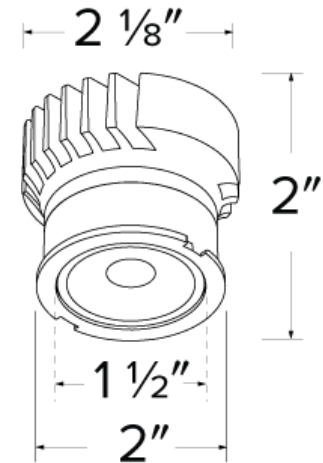

Specifications

Wattage	14.7 MAX.W
Lumens	970 MAX. lm
Color Temp.	2700K
Lamp Type	LED
Beam Angle	90°
CRI	95
Wet Location	cUL Listed w/Wet Location Trim
Damp Location	cUL Listed

Dimensions

Technical Details