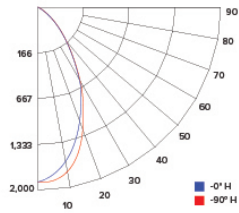

PHOTOMETRIC REPORT

Product #: ELK2135D -W (E4LK79ICAD)
Wattage / Lumens: 17.9W / 1647.3 lm
Luminaire LPW: 92 lm/W