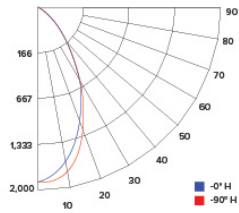

PHOTOMETRIC REPORT

Product #: ELK2135D-W (E4LK79ICAD)
Wattage / Lumens: 17.9W / 1647.3 lm
Luminaire LPW: 92 lm/W