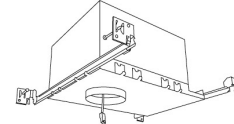

2" Maximum Adjustability ICA Housing
1500 lm (18.9W) w/ELK21 Series Module
1850 lm (18.9W) w/ELK24 Series Module
High Lumen New Construction

CAT NO.	SPECIFICATIONS
E2LK94ICA	120V - Triac/ELV
E2LK95ICAD	120/27V - 0-10V/Triac/ELV¹