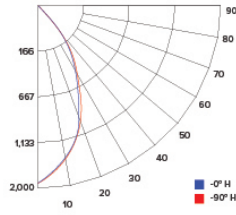

PHOTOMETRIC REPORT

Product #: ELK2130D
Wattage / Lumens: 12.22W / 1218 lm
Luminaire LPW: 99.6 lm/W