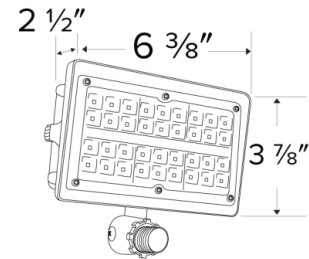

Knuckle Mount LED Floodlights

Small & Medium LED floodlights are ideal for illuminating building facades, wall washing building exteriors, sign lighting, landscape lighting, and improving building security. Heavy-duty die-cast aluminum construction and high quality components ensure ELCO floodlights will provide years of solid performance in almost any weather condition.

Features

- Die-cast Aluminum Housing.
- Durable dark bronze coat finish.
- Knuckle mount for mounting on junction boxes or pipes.
- Trunnion mount for mounting on buildings, walls or flat surfaces. Trunnion mount available upon request.
- 7H x 6V beam angle.
- Clear optic lens.
- 120/277V AC.
- 5000K, CRI70+, 60Hz.
- Photocell available upon request.

Specifications

Wattage	15W - 60W
Lumens	2000 lm - 8000 lm
Voltage	120/277V
Color Temp.	4000K - 5000K
Lamp Type	LED
CRI	70+
Power Factor	> 0.9
Wet Location	cUL Listed

Small

Medium

Technical Details

Lamp: Array LED, CRI 70+

Optics: Clear optic lens

Construction: Die-cast aluminum housing. Dark bronze powder coated finish. Impact, corrosion, and UV resistant

Electrical: Constant current 120/277V AC Driver with a power factor > 0.9. Ambient operating temperature: -40°F (-40°C) to 113°F (45°C). Standard input wattage: 15W (50W metal halide equivalent)

Listings: cUL listed for wet locations. LM-80 certified. IP65 rated.

Warranty: ELCO Lighting warrants products will be free from defects in materials and workmanship for a period of 5 years

Product Numbers