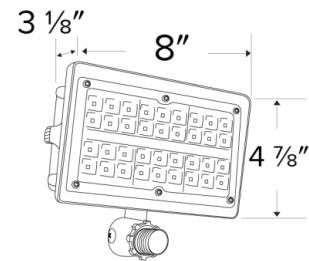

Medium

Technical Details

Lamp: Array LED, CRI 70+

Optics: Clear optic lens

Construction: Die-cast aluminum housing. Dark bronze powder coated finish. Impact, corrosion, and UV resistant

Electrical: Constant current 120/277V AC Driver with a power factor > 0.9. Ambient operating temperature: -40°F (-40°C) to 113°F (45°C). Standard input wattage: 15W (50W metal halide equivalent)

Listings: cUL listed for wet locations. LM-80 certified. IP65 rated.

Warranty: ELCO Lighting warrants products will be free from defects in materials and workmanship for a period of 5 years

Product Numbers

Item	Lamp type	Lumens	CCT	Watts	Voltage	Finish
EFL1550S	LED	2000 lm	5000K	15W	120/277V	Dark Bronze
EFL2740S	LED	3400 lm	4000K	27W	120/277V	Dark Bronze
EFL2750S	LED	3600 lm	5000K	27W	120/277V	Dark Bronze
EFL4550M	LED	6000 lm	5000K	45W	120/277V	Dark Bronze
EFL6050M	LED	8000 lm	5000K	60W	120/277V	Dark Bronze