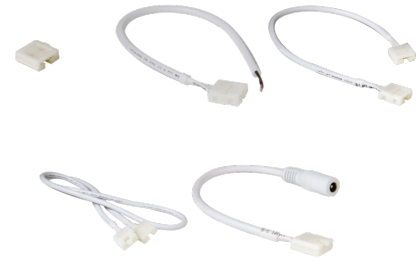

Indoor Tape Light Accessories

Tape Light Accessories compatible for 10mm Tape Lights (not E80)

Indoor Tape Light Accessories

Features

NOTE: Tape Light Accessories compatible for **10mm** Tape Lights (not E80)

- EPSD21 - Strip-to-Strip Connector for connecting (2) tape lights together. 5/8" Sq. X 1/4"
- EPSD22 - 10" Hardwire Connector for connecting tape lights to LED Driver
- EPSD22-120 - 120" Hardwire Connector for connecting tape lights to LED Driver
- EPSD23 - 10" Extension Connector for connecting (2) tape lights at a distance of 10 inches
- EPSD23-2 - 2" Extension Connector for connecting (2) tape lights at a distance of 2 inches
- EPSD24 - 24" Extension Connector for connecting (2) tape lights at a distance of 24 inches
- EPSD25 - DC Power Adapter for connecting tape light to plug in power supplies
- EPSD19 - Screw down connector for connecting tape light to wire. 3/8"W x 7/16" X 5/16" Height
- EPSD20 - For connecting (2) tape lights together without any soldering. 3/8" Sq. X 5/16" Height
- EPSD26 - For use as lead wire to tape light connector with 6" of wire and flat head
- EPSD26-60 - For use as lead wire to tape light connector with 60" of wire and flat head
- EPSD26-72 - For use as lead wire to tape light connector with 72" of wire and flat head
- EPSD27L - L Shape block connector for 10MM tape. 11/16" Sq. X 5/16" Height

Product Number

Item	Description
EPSD21	Strip to strip connector - 5/8" Sq. X 1/4"