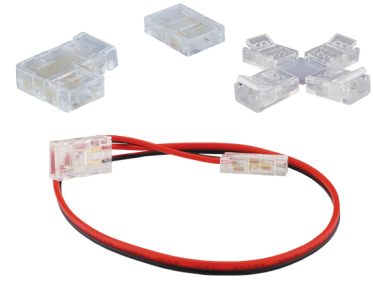

Indoor Continuous COB Tape Light Accessories

COB
Indoor Tape Light Accessories

Features

- EPSD21CB8 - Tape-to-tape light mini connector for E30CB Series
- EPSD21CB10 - Tape-to-tape light mini connector for E44CB Series
- EPSD22CB8 - 10" Hard wire connector for E30CB Series
- EPSD22CB10 - 10" Hard wire connector for E44CB Series
- EPSD23CB8 - Tape-to-tape with 10" wire for E30CB Series
- EPSD23CB10 - Tape-to-tape with 10" wire for E44CB Series
- EPSD27LCB8 - Tape-to-tape light L-Connector for E30CB Series
- EPSD27LCB10 - Tape-to-tape light L-Connector for E44CB Series
- EPSD28XCB8 - Tape-to-tape light X-Connector for E30CB Series
- EPSD28XCB10 - Tape-to-tape light X-Connector for E44CB Series

Options

EPSD21CB - Tape-to-tape Connector

EPSD22CB - 10" Hard Wire Connector

EPSD23CB - Tape-to-tape with 10" Wire

EPSD27LCB - Tape-to-tape L-Connector

EPSD28XCB

Product Numbers

Item	Description
EPSD21CB8	Tape-to-tape Light Mini Connector for E30CB Series
EPSD21CB10	Tape-to-tape Light Mini Connector for E44CB Series
EPSD22CB8	10" Hard Wire Connector for E30CB Series
EPSD22CB10	10" Hard Wire Connector for E44CB Series
EPSD23CB8	Tape-to-tape with 10" Wire for E30CB Series
EPSD23CB10	Tape-to-tape with 10" Wire for E44CB Series
EPSD27LCB8	Tape-to-tape Light L-Connector for E30CB Series
EPSD27LCB10	Tape-to-tape Light L-Connector for E44CB Series
EPSD28XCB8	Tape-to-tape Light X-Connector for E30CB Series
EPSD28XCB10	Tape-to-tape Light X-Connector for E44CB Series