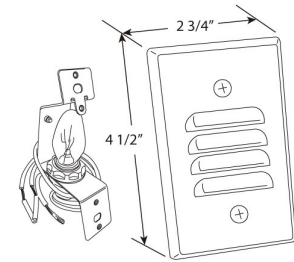

Incandescent Vertical Mini Step Light with Angled Louver

Features

- Vertical Mounting.
- Housing: Single gang receptacle box (not included).
- Lamp Holder: C7 candelabra base.
- Lamp: 3W 12V or 7W 120V incandescent (included).
- U.L. listed for damp location.

Specifications

Wattage	3W
Voltage	12V
Lamp Type	Candelabra base
Damp Location	Listed

Options

White

Black

Bronze

Nickel

Dimensions