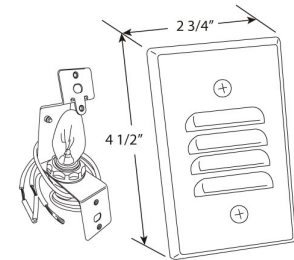

Incandescent Vertical Mini Step Light with Angled Louver

Features

- Vertical Mounting.
- Housing: Single gang receptacle box (not included).
- Lamp Holder: C7 candelabra base.
- Lamp: 3W 12V or 7W 120V incandescent (included).
- U.L. listed for damp location.

Specifications

Wattage	3W
Voltage	12V
Lamp Type	Candelabra base
Damp Location	Listed

Options

White

Black

Bronze

Nickel

Dimensions