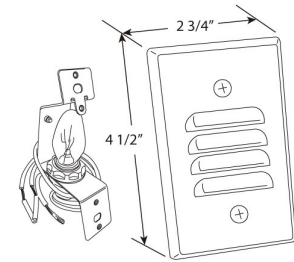

Incandescent Vertical Mini Step Light with Angled Louver

Features

- Vertical Mounting.
- Housing: Single gang receptacle box (not included).
- Lamp Holder: C7 candelabra base.
- Lamp: 3W 12V or 7W 120V incandescent (included).
- U.L. listed for damp location.

Specifications

Wattage	7W
Voltage	120V
Lamp Type	Candelabra base
Damp Location	Listed

Options

White

Black

Bronze

Nickel

Dimensions