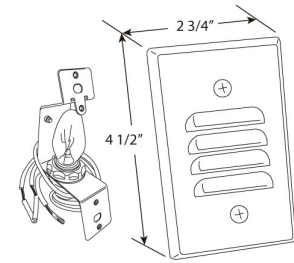

Incandescent Vertical Mini Step Light with Angled Louver (Nickel Only)

Features

- Vertical Mounting.
- Housing: Single gang receptacle box (not included).
- Lamp Holder: C7 candelabra base.
- Lamp: 3W 12V or 7W 120V incandescent (included).
- cU.L. listed for damp location.

Specifications

Wattage	7W
Voltage	120V
Lamp Type	Candelabra base
Damp Location	Listed

Options

Nickel

Dimensions

Product Numbers

Item	Lamp type	Watts	Voltage	Finish
ELST61N	Candelabra base	7W	120V	Nickel