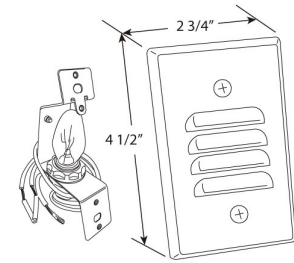

## Features

- Vertical Mounting.
- Housing: Single gang receptacle box (not included).
- Lamp Holder: C7 candelabra base.
- Lamp: 3W 12V or 7W 120V incandescent (included).
- cU.L. listed for damp location.

## Dimensions