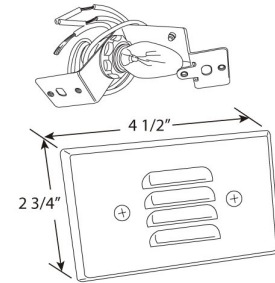

Incandescent Horizontal Mini Step Light with Angled Louver

Features

- Horizontal Mounting.
- Housing: Single gang receptacle box (not included).
- Lampholder: C7 candelabra base.
- Lamp: 3W 12V or 7W 120V incandescent (included).
- cU.L. listed for damp location.

Specifications

Wattage	7W
Voltage	120V
Lamp Type	Candelabra base
Damp Location	Listed

Dimensions

Product Number

Item	Lamp type	Watts	Voltage	Finish
ELST62B	Candelabra base	7W	120V	All Black