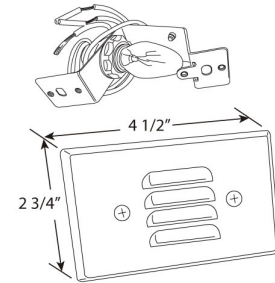

Incandescent Horizontal Mini Step Light with Angled Louver

Features

- Horizontal Mounting.
- Housing: Single gang receptacle box (not included).
- Lampholder: C7 candelabra base.
- Lamp: 3W 12V or 7W 120V incandescent (included).
- cU.L. listed for damp location.

Specifications

Wattage	7W
Voltage	120V
Lamp Type	Candelabra base
Damp Location	Listed

Dimensions

Product Numbers

Item	Lamp type	Watts	Voltage	Finish
ELST62B	Candelabra base	7W	120V	All Black