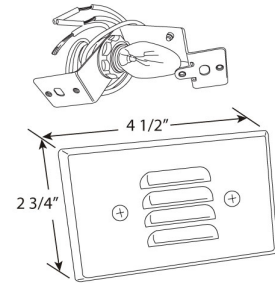

Incandescent Horizontal Mini Step Light with Angled Louver

Features

- Horizontal Mounting.
- Housing: Single gang receptacle box (not included).
- Lampholder: C7 candelabra base.
- Lamp: 3W 12V or 7W 120V incandescent (included).
- cU.L. listed for damp location.

Specifications

Wattage	7W
Voltage	120V
Lamp Type	Candelabra base
Damp Location	Listed

Dimensions

Product Numbers

Item	Lamp type	Watts	Voltage	Finish
ELST62B	Candelabra base	7W	120V	All Black