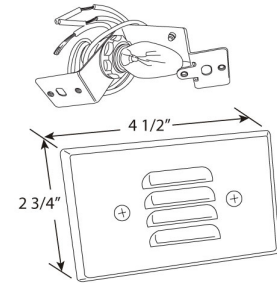

Incandescent Horizontal Mini Step Light with Angled Louver

Features

- Horizontal Mounting.
- Housing: Single gang receptacle box (not included).
- Lampholder: C7 candelabra base.
- Lamp: 3W 12V or 7W 120V incandescent (included).
- cU.L. listed for damp location.

Specifications

Wattage	7W
Voltage	120V
Lamp Type	Candelabra base
Damp Location	Listed

Dimensions

Product Numbers

Item	Lamp type	Watts	Voltage	Finish
ELST62B	Candelabra base	7W	120V	All Black