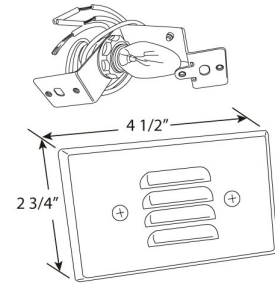

## Features

- Horizontal Mounting.
- Housing: Single gang receptacle box (not included).
- Lampholder: C7 candelabra base.
- Lamp: 3W 12V or 7W 120V incandescent (included).
- cU.L. listed for damp location.

## Specifications

<b>Wattage</b>	7W
<b>Voltage</b>	120V
<b>Lamp Type</b>	Candelabra base
<b>Damp Location</b>	Listed

## Dimensions