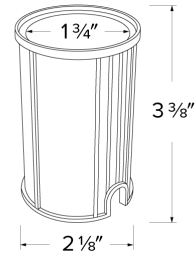

In-Ground Sleeve

ELCO's energy efficient In-Ground LED fixtures are water and weather resistant making them the perfect lighting solution for virtually any in-ground application.

Features

- Weather resistant in-ground sleeve
- Suitable for concrete or soil installation

Dimensions

Product Number

Item	Description
ELIGRH	Sleeve